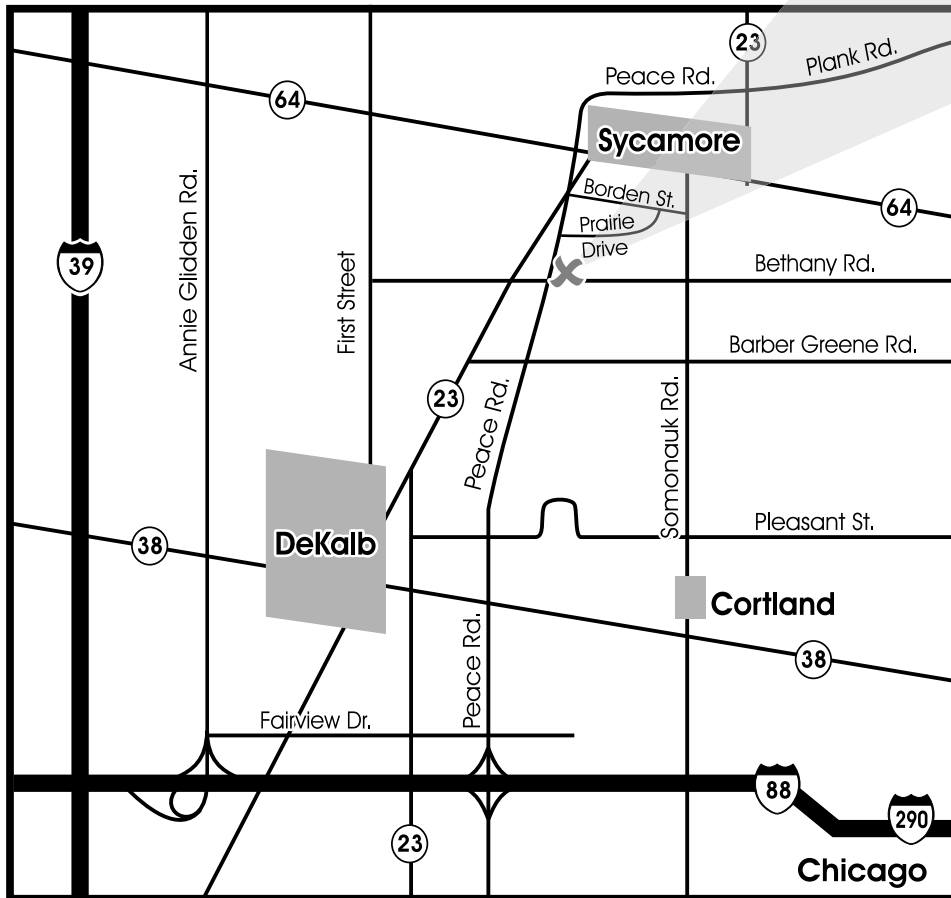

DeKalb County Farm Bureau Center for Agriculture

1350 W. Prairie Drive
Sycamore, IL 60178

Directions to Center for Agriculture:

Entrance just north of Peace & Bethany intersection on Prairie Drive. (Sycamore Prairie Business Park entrance)

I-88 (from east & west): Exit at DeKalb. Peace Rd. Exit. Continue north on Peace Rd. for 5 mi.

I-39 (from north & south): Exit at Rt. 64. Go east on Rt. 64 to Peace Rd. Turn right on Peace Rd. and proceed south for 2 mi.

I-90 (from east & west): Exit at Rt. 47. Go south on Rt. 47 to Rt. 64. Turn right and proceed west through Sycamore, approximately 12 mi., to Peace Rd. Turn left and proceed south to Prairie Drive.

Rt. 23 (from south): Take Rt. 23 north to Fairview Dr. Turn right on Fairview and proceed east for 1.5 mi. to Peace Rd. Turn left on Peace Rd. and proceed north for 5 mi.

Rt. 23 (from north): Take Rt. 23 south to Rt. 64 & proceed west to Peace Rd. Turn left on Peace Rd. and proceed south to Prairie Dr.